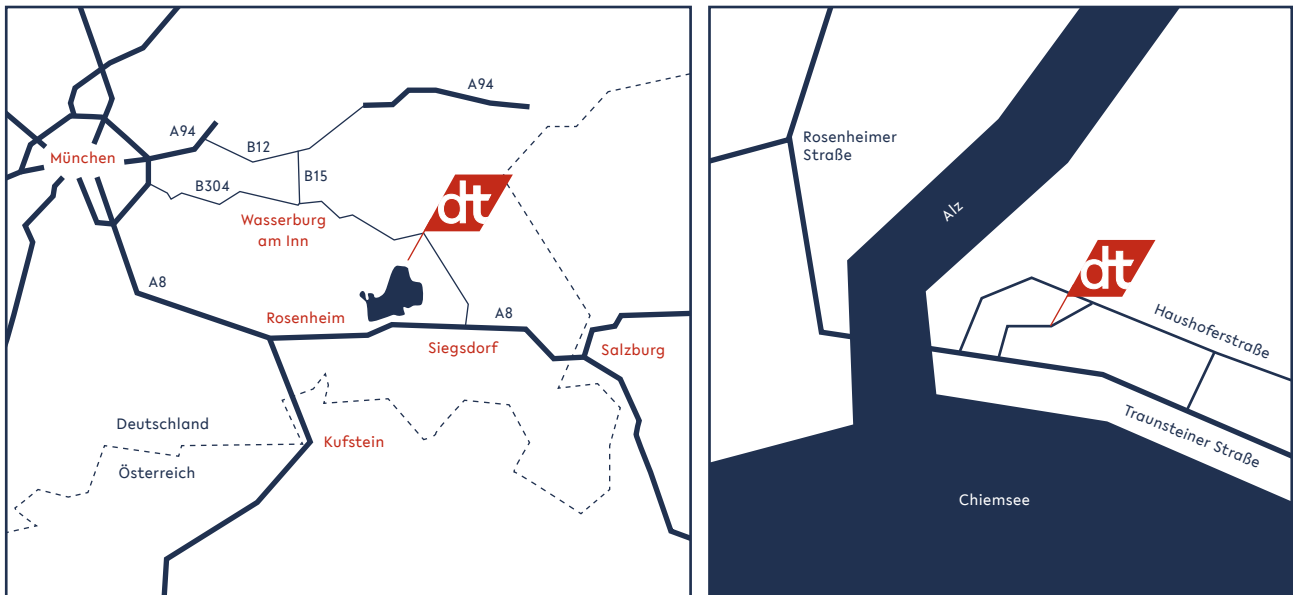

Address

Our Office is located at Traunsteiner Str. 21, 83358 Seebruck am Chiemsee.

By plane

Airport Salzburg: The airport is located in 50 km, commute ca. 45 Min.
Aiport Munich: The airport is located in ca. 130 km distance, commute 1h45 min.

By car

You can reach us via the A8 Munich-Salzburg, exit Bernau/Prien. Then keep in the direction of Prien and follow the signs Traunstein/ Seebruck. You drive through Rimsting, Breitbrunn, Gstadt and Gollenshausen to Seebruck. You will find our offices if you take the first left after the bridge into Haushofer Straße (after the minigolf course) and then take the second narrow right into Traunsteiner Straße.

By train

Bad Endorf: Distance by taxi to our office building 16 km, travel time approx. 20 min.
Traunstein: Distance by taxi to our office building 18 km, travel time approx. 20 min.